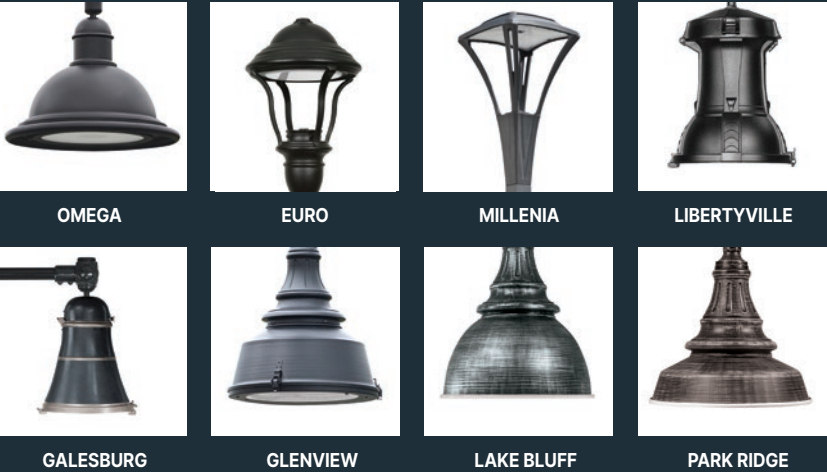

Cassopolis, MI

Optional Post Top Module
Dynamic Digital Sign