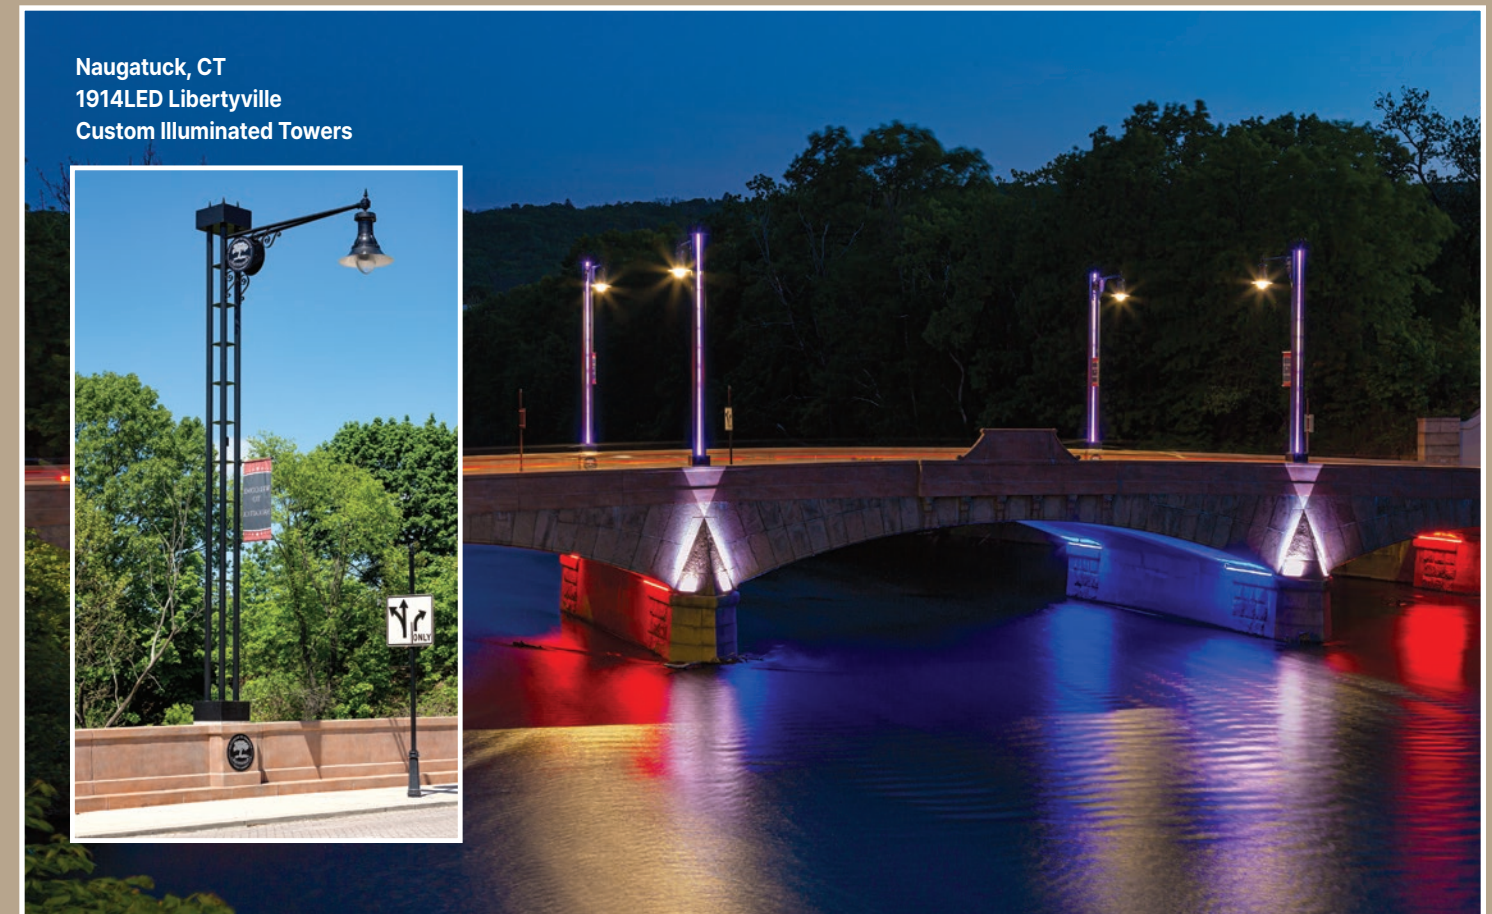

"Old Town" Algonquin, IL