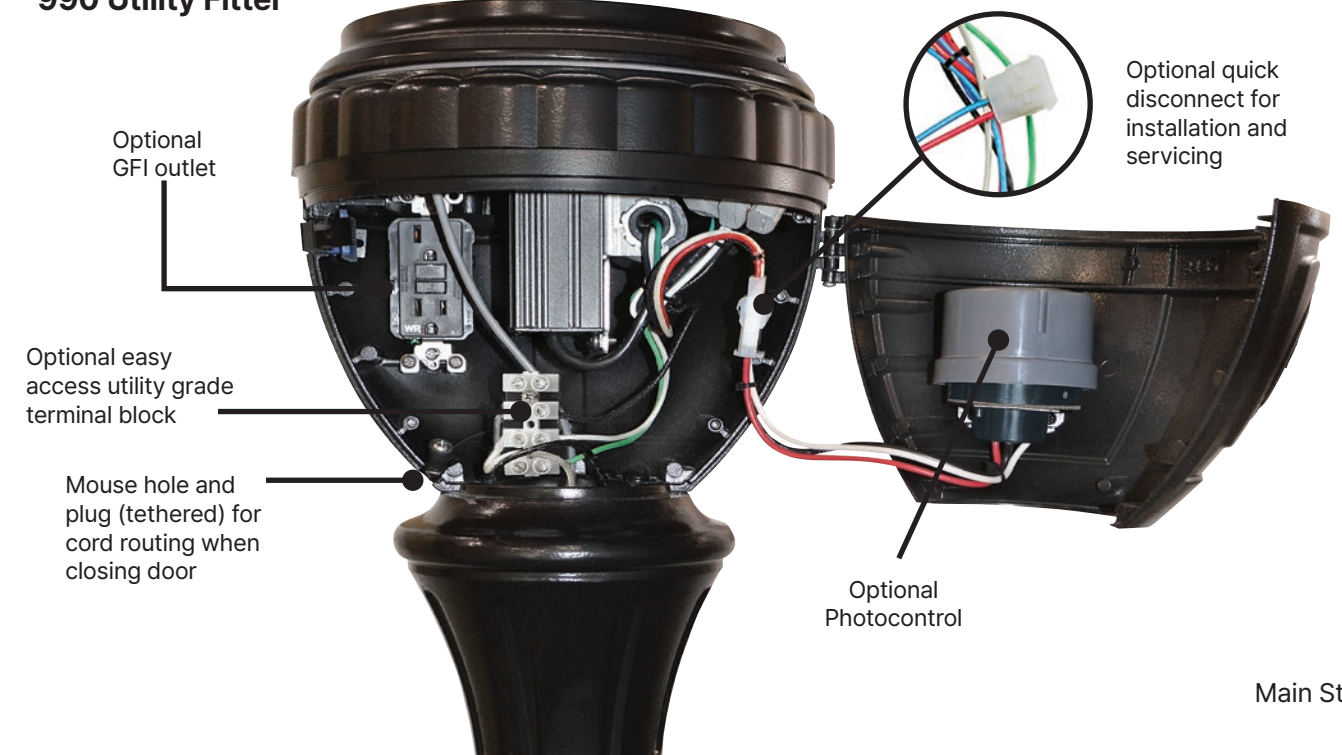

990 Utility Fitter