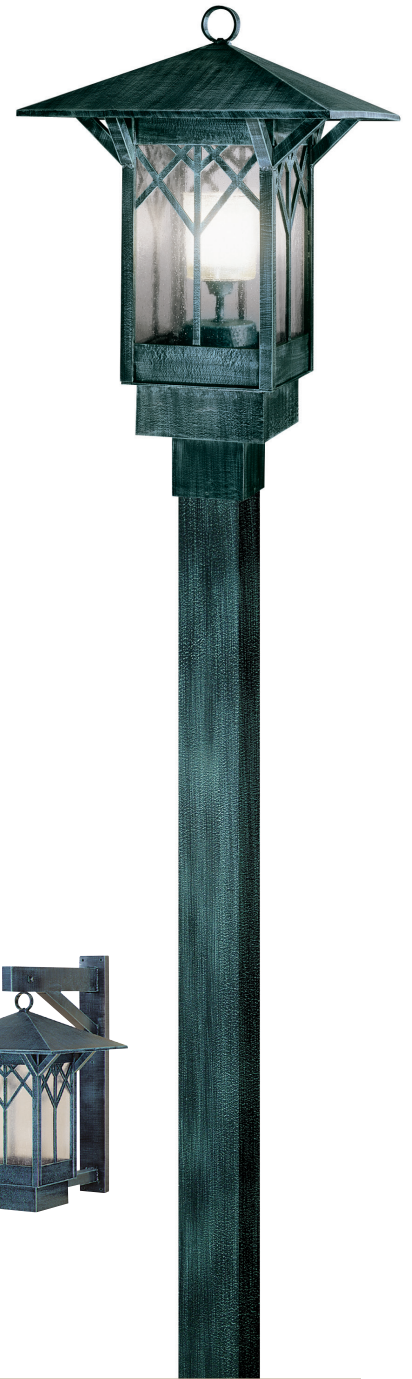

Features

- 3** Introduction
- 5** Styles
- 7** Features
- 9** Comparative Matrix
- 11** Technical
- 13** Grille Art

Garden of
GIFT
www.sistersgiftsh

SHOPPING
DINING
CITY BIRCH PARK

Styles

Prairie family members take many shapes and have several scale options. Mounting options are numerous from post top to side arm to wall and pier mountings and from pendant to chain hung fixtures. This versatile product family is at home in park environments and on streetscapes. It can be paired up with a simple square straight aluminum pole or a rustic wooden pole structure with braced cross-arm design (shown left).

QUICK FACTS

- Prairie fixtures can be fitted with several clear or art glass options.
- Decorative chimneys can be lit or unlit.
- Decorative window grilles can be optioned and custom designs are also available.
- Light sources from LED to HID are available. Wattages vary based on physical size.
- Family members include Bollards and stem/chain hung models.

Paragon Series

Craftsman Series

Prairie RD Series

Prairie Area Lighter Series

Prairie Series

Features

Sternberg's Prairie products are made of heavy cast aluminum construction and include space for several light source types and sizes. Decorative chimneys are optional and can be lit or unlit. Several mounting and family member configurations are available. Families that include small, medium and large scale with bollards, wall mounts, post mounts and chain or stem hung are included in each. In addition there are square and round Prairie products completing the product offering.