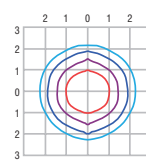

Light Distribution

STREET SIDE
2

STREET SIDE
3

STREET SIDE
3R

STREET SIDE
4

STREET SIDE
5

Grille Art

The Prairie family of products is perfect for customization and personalization. Each project needs its signature and the theme of any project can be reflected in the beautiful window grilles of the Prairie family of lighting fixtures. Grilles and door frames can be cast or water jet cut to customer or designer specification. When paired with art glass each piece of grille art comes alive with the image and style the designer has envisioned.