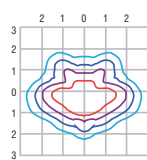

STREET SIDE
3