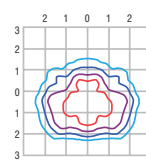

Light Distribution

STREET SIDE
2

STREET SIDE
3

STREET SIDE
3R

STREET SIDE
4

STREET SIDE
5

Grille Art

The Prairie family of products is perfect for customization and personalization. Each project needs its signature and the theme of any project can be reflected in the beautiful window grilles of the Prairie family of lighting fixtures. Grilles and door frames can be cast or water jet cut to customer or designer specification. When paired with art glass each piece of grille art comes alive with the image and style the designer has envisioned.