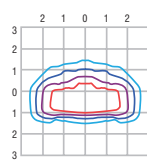

Light Distribution

STREET SIDE
2