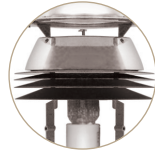

Prairie

Tech

Sternberg has created a unique lighting fixture styled after the Arts and Crafts movement of the early 1900's. Rooted in the pre-modern period prior to 1930, Arts and Crafts style stood for traditional craftsmanship and the use of simple forms. It is undeniable that Frank Lloyd Wright was influenced by this style and that the Prairie family was patterned from his low sloping roof line designs. The simple yet attractive luminaire family Sternberg calls the Prairie family is versatile and beautiful.

Features

- **3** Introduction
- **5** Styles
- **7** Features
- **9** Comparative Matrix
- **11** Technical
- **13** Grille Art