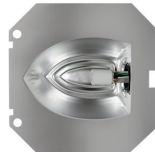

Optics

Roof Optics (RO)

NIGHTSKY® STAR-SHIELD® Roof Optics are roof mounted reflector systems which eliminate up light and provide cut-off distribution. Different distribution types are available. See specific product Spec Sheets for information