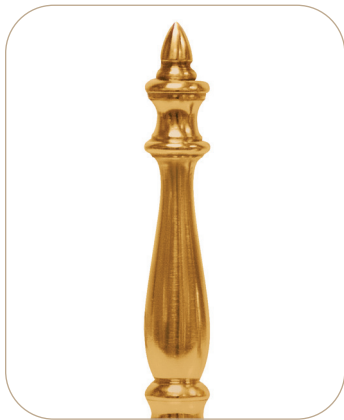

CSA - Clear Seeded Acrylic

CTA - Clear Textured Acrylic

CA - Clear Acrylic

WA - White Acrylic

Optic Options

FHC
Frosted
Hurricane
Chimney

3L
Light
Cluster
(120V only)

CFL
Compact
Fluorescent
Lamp

Accessories

BP
Brass
Package

BE
Brass Eagle

Light Distribution

STREET SIDE
3

STREET SIDE
5

Brass Package

Small scale commercial/residential luminaires can be provided with elegant brass options. A brass eagle (BES) can be provided for a classic look when mounted on the roof of a small scale luminaire. The brass package (BP) option adds a brass finial, brass decorative ring above the font and a brass cluster of candelabra lamp holders. When mated to the small scale luminaires these options bring a strong sense of style and sophistication.

3 Light Candelabra

Brass Ring

Brass Finial

Brass Eagle

Poles

Sternberg provides small scale poles to match the small scale luminaire options seen on previous pages. These small but robust poles are built at Sternberg to exacting quality standards and are as beautiful as they are functional. Scales match the small scale luminaires and mounting heights range from 5'-9" to 7'. When a luminaire is added the overall height reaches up to 9', perfect for pedestrian and residential applications. Sternberg poles can be fitted with a variety of options including direct burial, receptacles, ladder rests and various shaft options from smooth and fluted straight to tapered and cast.