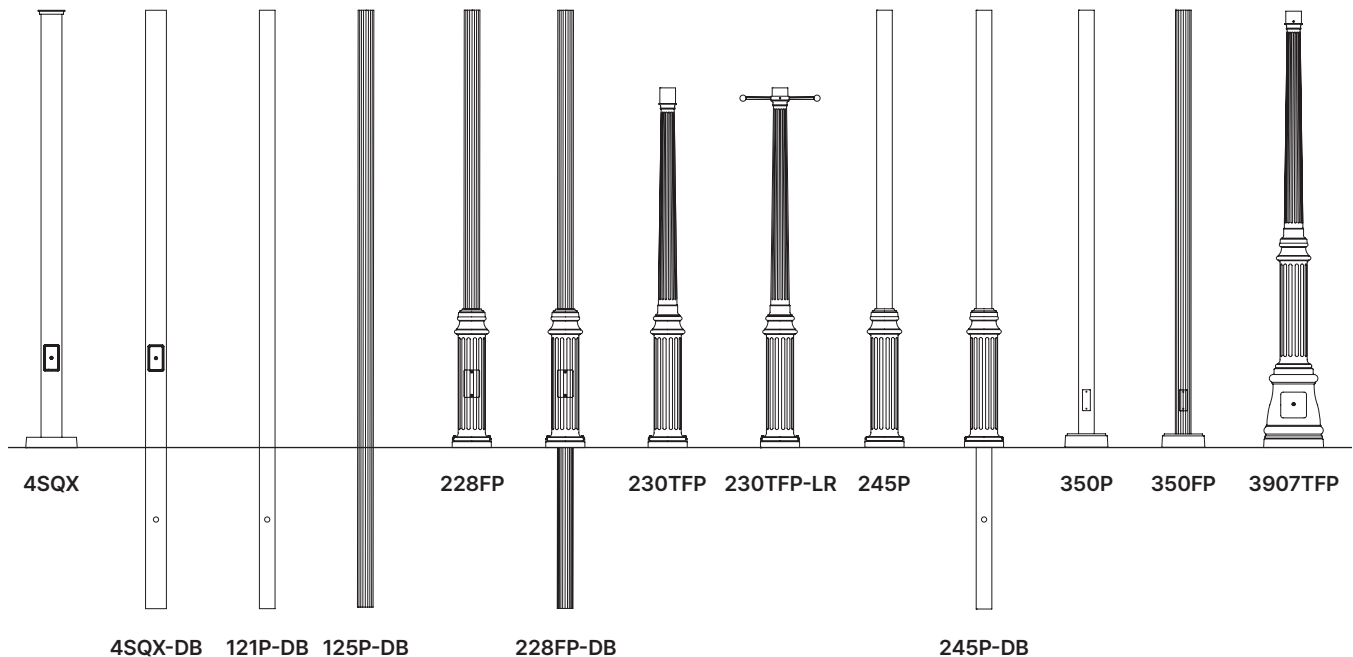

POLE	SHAFT	ABOVE GRADE	TENON DIA.	BASE HEIGHT	BASE DIA.	TYPE OF MOUNTING
4SQX	Square	6'6"	4"	2"	10"	AB
4SQX-DB	Square	6'6"	4"	2"	10"	DB
121P-DB	Smooth	6'6"	3"	—	—	DB
125P-DB	Smooth	6'6"	3"	—	—	DB
228FP	Fluted	6'6"	3"	29-1/2"	7-1/2"	AB
228FP-DB	Fluted	6'6"	3"	26-1/2"	7-1/2"	DB
230TFP	Tapered Fluted	5'9"	3"	26-1/2"	7-1/2"	AAB
230TFP-LR	Tapered Fluted w/ Ladder Rest	5'9"	3"	26-1/2"	7-1/2"	AB
245P	Smooth	6'6"	3"	25"	7-1/2"	AB
245P-DB	Smooth	6'6"	3"	25"	7-1/2"	DB
350P	Smooth	6'6"	3"	2-1/2"	8-1/4"	AB
350FP	Fluted	6'6"	3"	2-1/2"	8-1/4"	AB
3907TFP	Tapered Fluted	7'	3"	41"	11-1/2"	AB

AB = Anchor Bolt DB = Direct Burial

Photocontrols and/or convenience outlets can be supplied. All heights are above grade (ground level); for overall post length add 18" for burial. The straight shaft models are available in custom heights. consult the factory for your specific requirements.