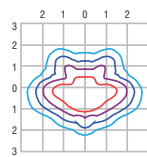

Light Distribution

STREET SIDE
3