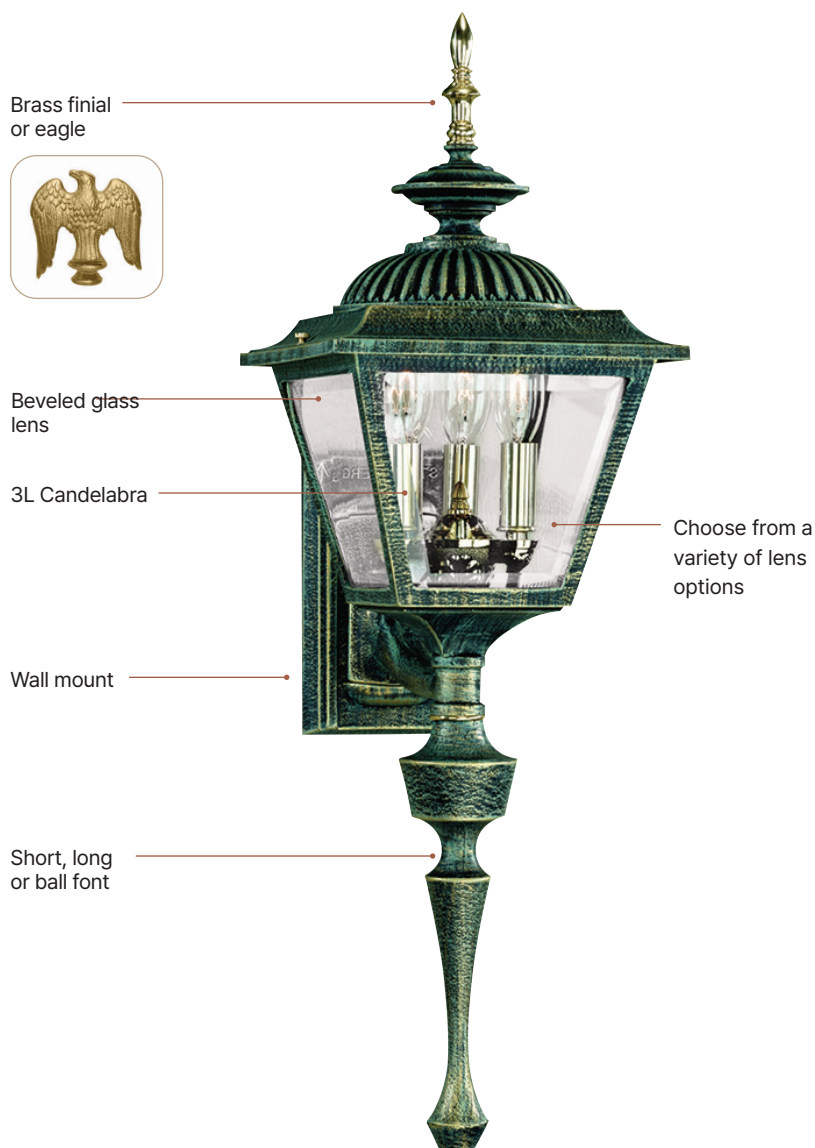

Features

Details in a small scale luminaire are as important as the scale itself. Visual impact has to be significant and Sternberg products bring impact to small commercial and residential designs. Several lens options, like elegant beveled glass (shown below), bring a traditional and graceful appearance. Brass finials, cast and brass fonts and a multitude of mounting options make each luminaire style versatile and tasteful. Interior options like brass lamp mounts and multiple lamp configurations add even more sophistication and functionality.

Choose from a variety of mounting options, fonts, finials, optics, lenses and accessories.