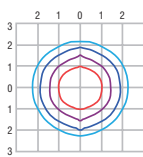

STREET SIDE
5