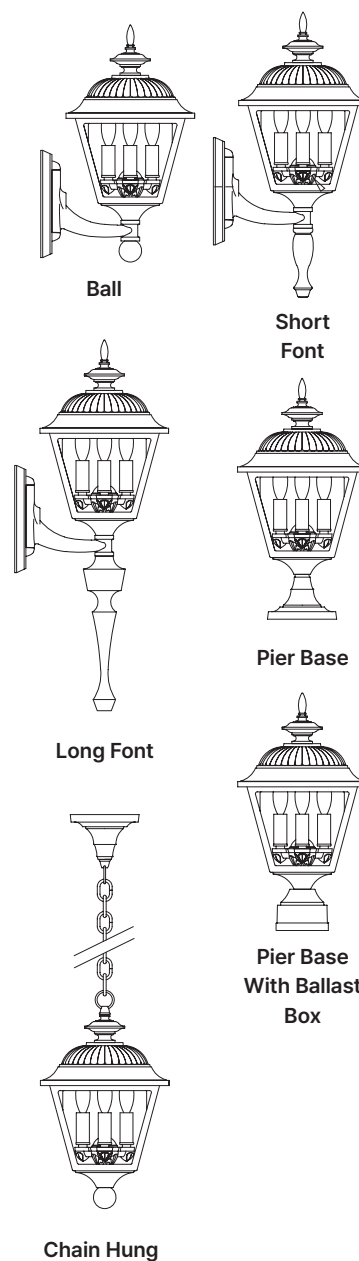

Features

Details in a small scale luminaire are as important as the scale itself. Visual impact has to be significant and Sternberg products bring impact to small commercial and residential designs. Several lens options, like elegant beveled glass (shown below), bring a traditional and graceful appearance. Brass finials, cast and brass fonts and a multitude of mounting options make each luminaire style versatile and tasteful. Interior options like brass lamp mounts and multiple lamp configurations add even more sophistication and functionality.

Choose from a variety of mounting options, fonts, finials, optics, lenses and accessories.