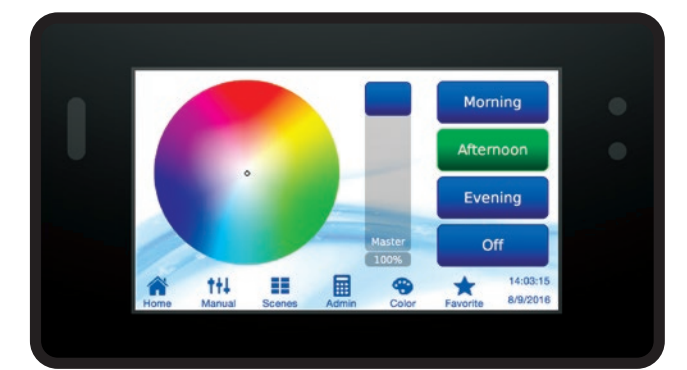

Create effective wayfinding on campuses, in downtowns, and business or theatre districts. Enhance school pride by flying your colors on game day, commencements, and other events. Bring heightened awareness and support to causes, like pink for breast cancer awareness. Celebrate the holidays with green on St. Patrick's Day, red on Valentine's Day, orange on Halloween, and so on.

Images not to scale.

Haymarket Plaza, Eau Claire, WIS
RW404CC Color Changing Rialta™

Versatile and User Friendly DMX Controller

- ▶ Rialta® color-changing product can be added onto existing DMX systems.
- ▶ Available in wired or wireless configurations.
- ▶ Wireless option available only in 8"OD columns.
- ▶ Color-changing will include columns, bollards, and wall sconces.