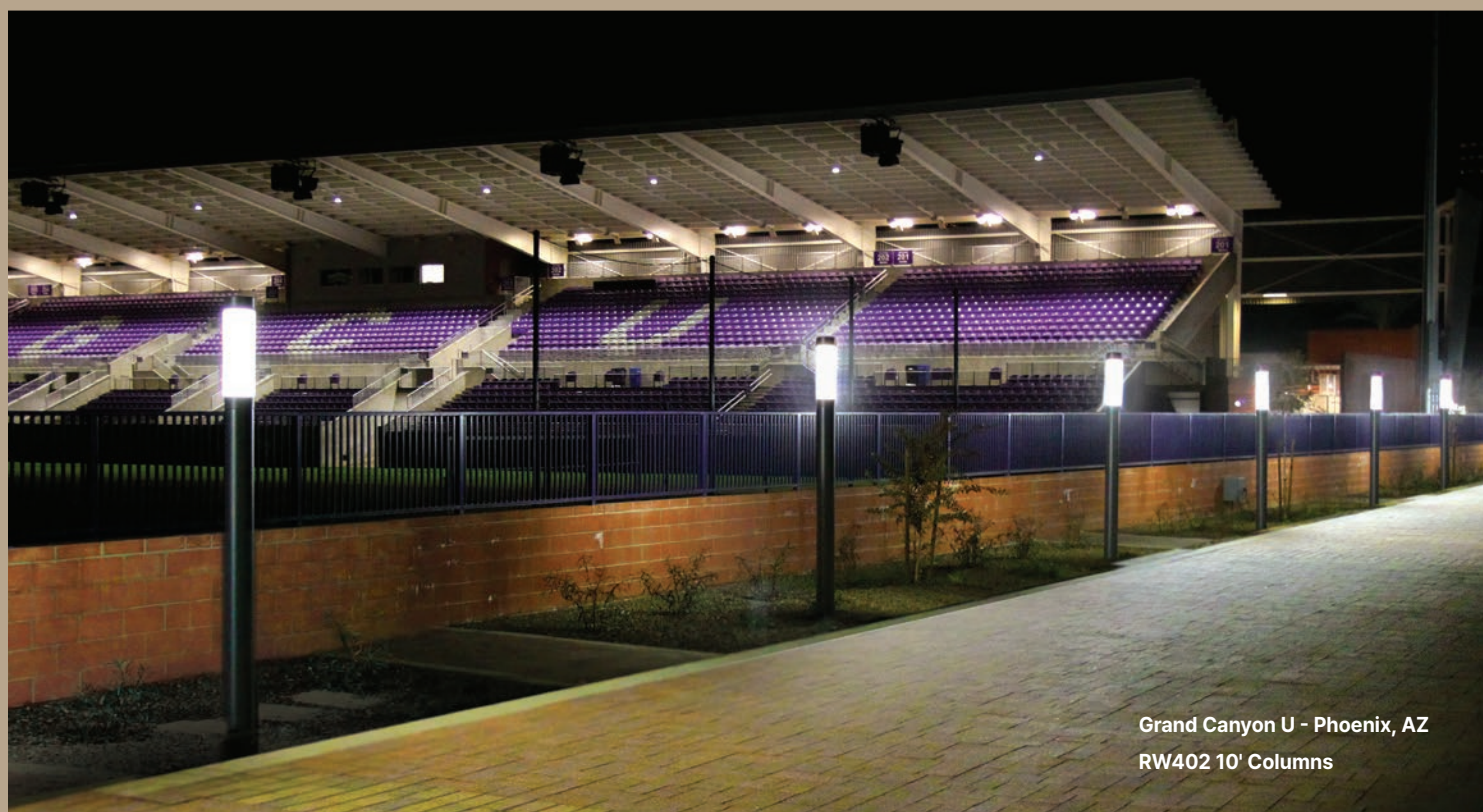

444 Brickell - Miami Beach, FL
RW404 12' Columns

Grand Canyon U - Phoenix, AZ
RW402 10' Columns