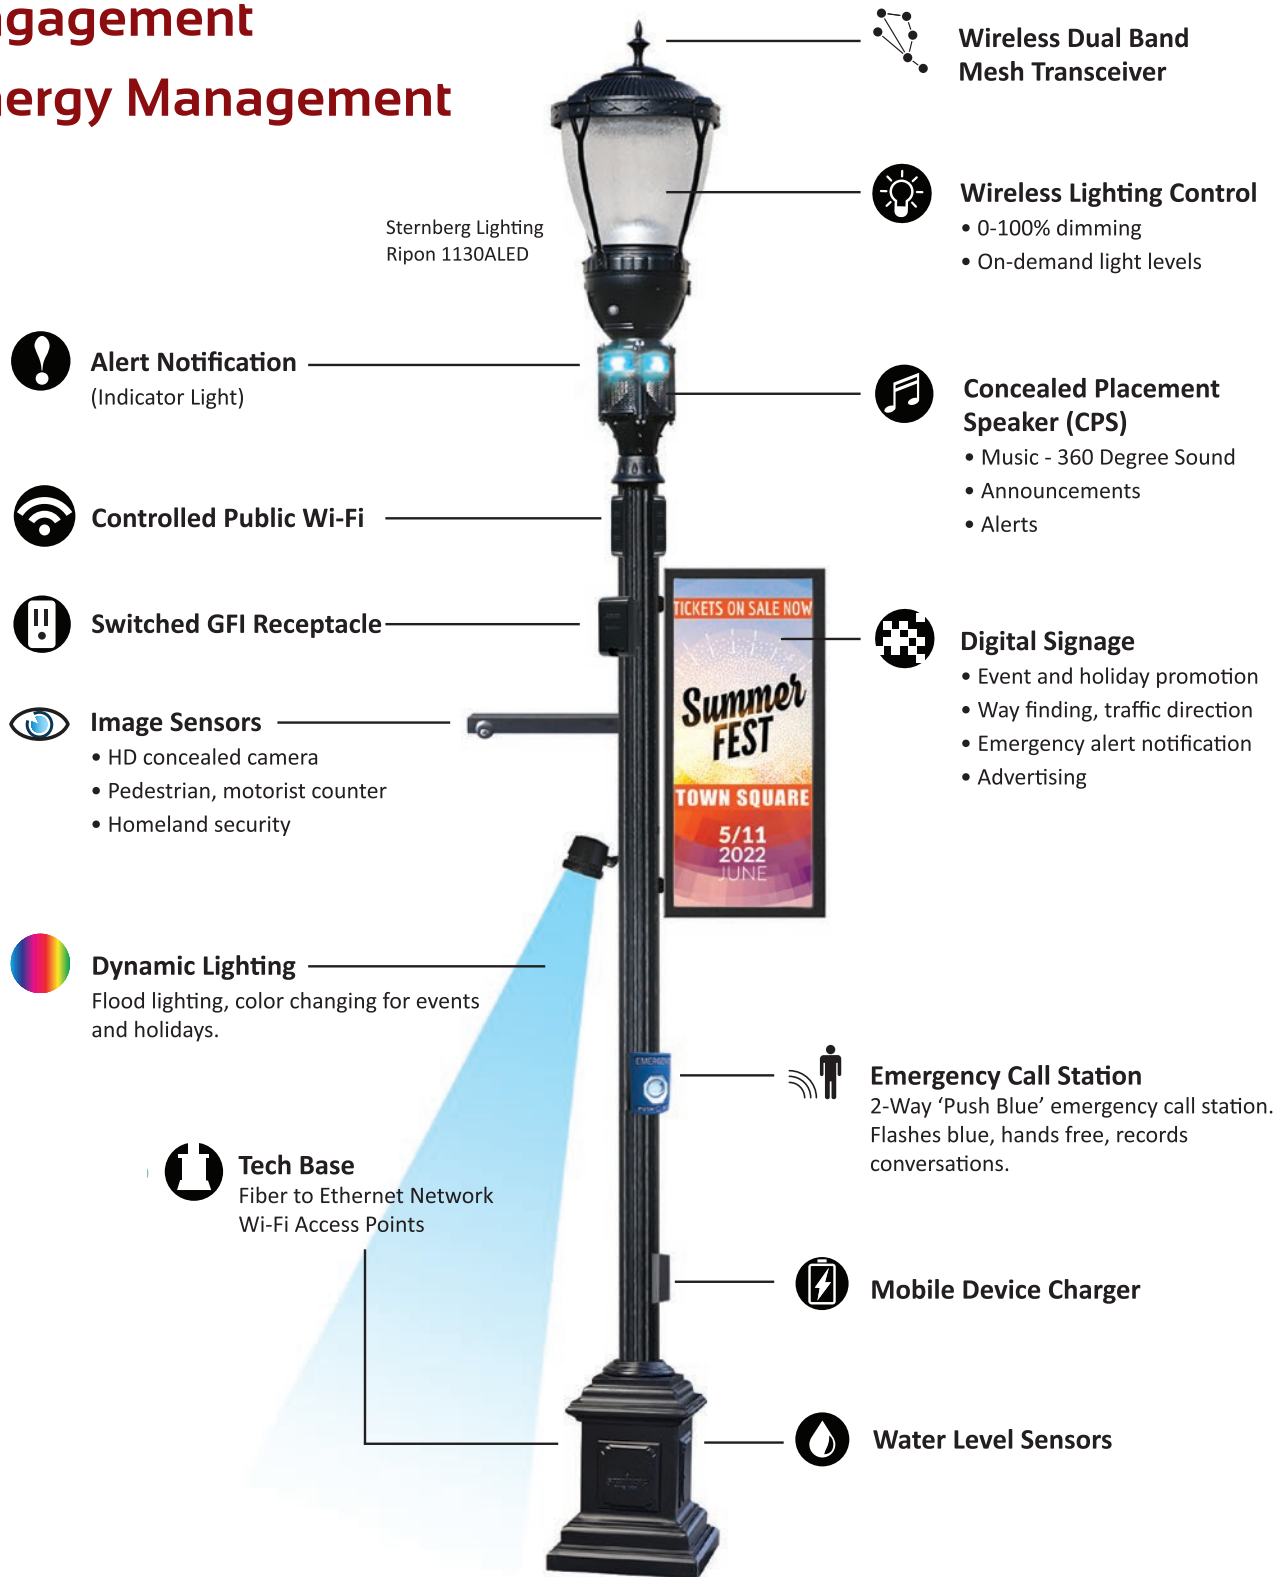

Security

Engagement

Energy Management

For more information visit:

www.sternberglighting.com