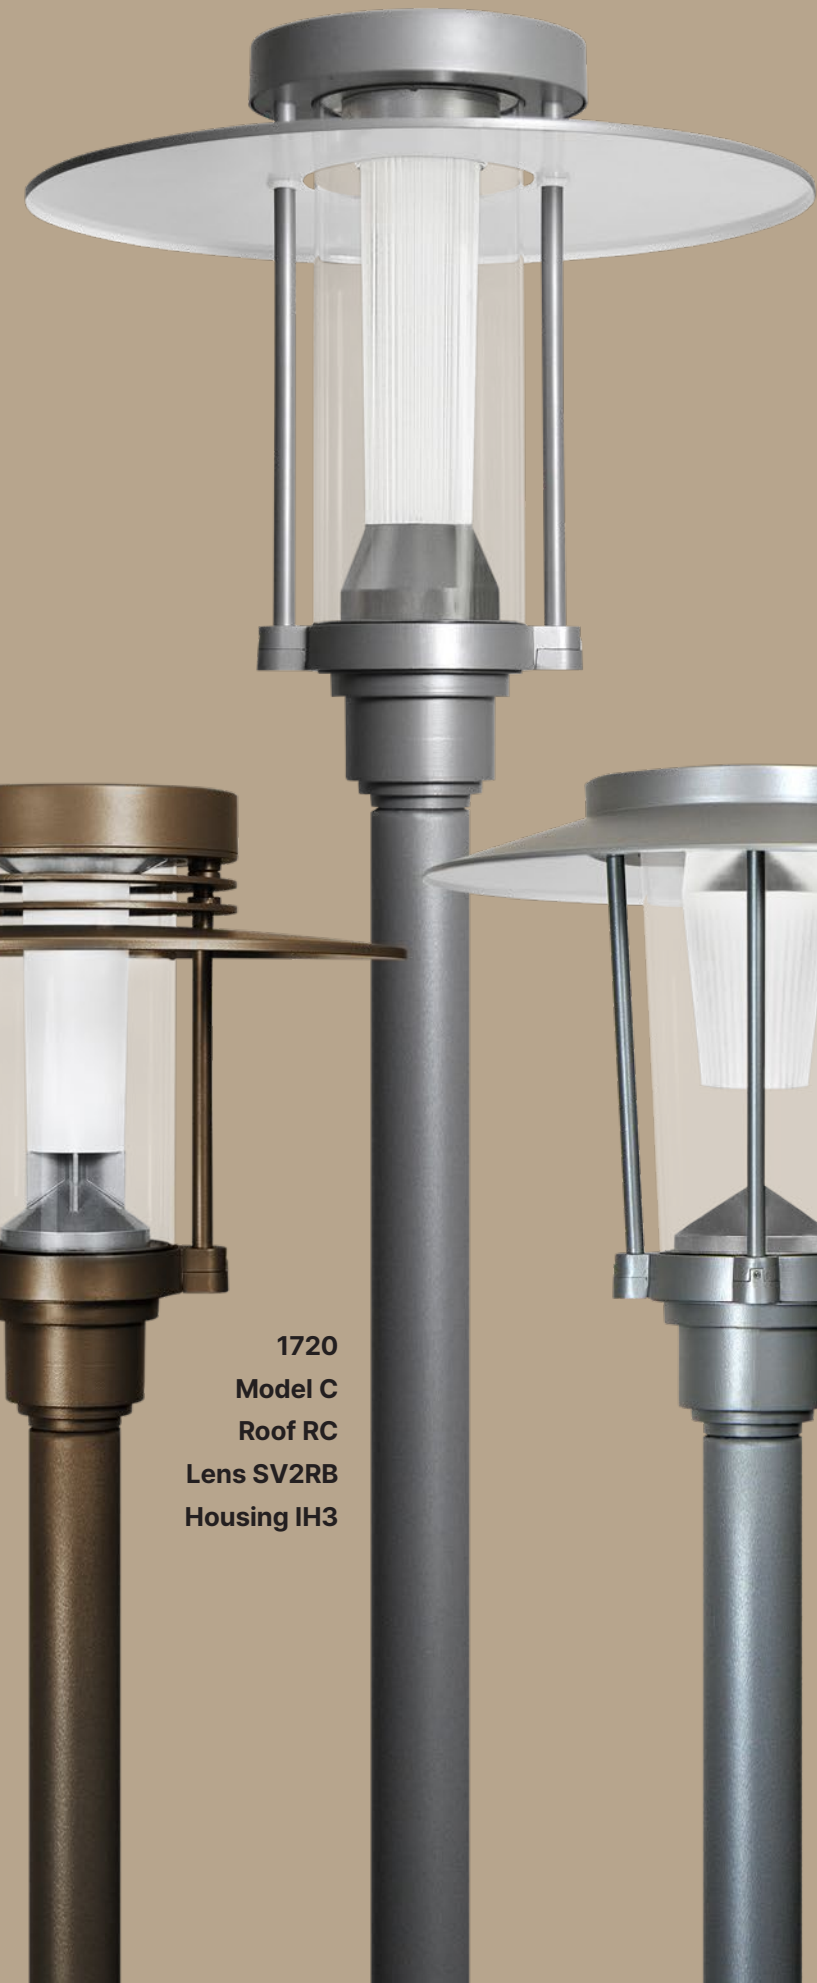

Sternberg Villa

Express Your Vision... Reflect Your Style

With the new Villa family from Sternberg Lighting, the power to create is in your hands. This classic urban design form can be tailored to the specifics of your vision, to complement your space and architectural characteristics like no other luminaire. Choose from a variety of elements to create a fixture that is uniquely yours. Perfectly suited for a wide variety of area and street lighting, Villa is available in multiple sizes and mounting configurations, each of which can be designed using a variety of internal and external components. For a bolder statement, choose an optional custom highlight finish to accentuate your design with a personalized signature that only you can bring to your project.*

Sizes

1720LED Medium

1710LED Small

Mountings

Post Top

Hanging

Base Models

4 Arms
Tapered

Examples

1710
Model B
Roof RD
Lens SV2RB
Housing IH3

1720
Model A
Roof RD
Lens SV4
Housing IH5

1710
Model A
Roof RA
Lens SV4
Housing IH4
Custom Gold Highlights

1710
Model C
Roof RC
Lens SV4
Housing IH4
External Rings

1720
Model C
Roof RC
Lens SV2RB
Housing IH3

1710
Model A
Roof RD
Lens TSL
Housing IH6

Examples

1710
Model C
Roof RE
Lens SV4
Housing IH1
Custom Gold Highlights

1720
Model B
Roof RD
Lens SV4
Housing IH1

1710
Model A
Roof RB
Lens TSL
Housing IH6