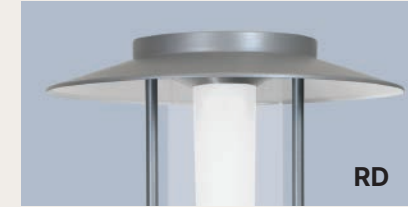

 Sternberg Villa

Express Your Vision... Reflect Your Style

With the new Villa family from Sternberg Lighting, the power to create is in your hands. This classic urban design form can be tailored to the specifics of your vision, to complement your space and architectural characteristics like no other luminaire. Choose from a variety of elements to create a fixture that is uniquely yours. Perfectly suited for a wide variety of area and street lighting, Villa is available in multiple sizes and mounting configurations, each of which can be designed using a variety of internal and external components. For a bolder statement, choose an optional custom highlight finish to accentuate your design with a personalized signature that only you can bring to your project.*

2 Arms
Tapered

2 Arms
Straight

Roofs

RA

RB

RC

RD

RE