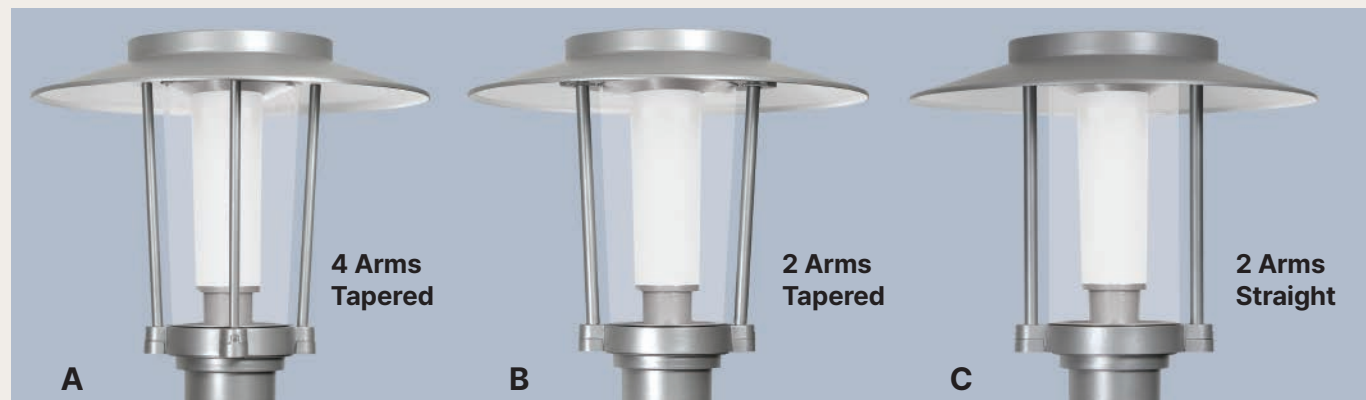

 Sternberg Villa

Express Your Vision... Reflect Your Style

With the new Villa family from Sternberg Lighting, the power to create is in your hands. This classic urban design form can be tailored to the specifics of your vision, to complement your space and architectural characteristics like no other luminaire. Choose from a variety of elements to create a fixture that is uniquely yours. Perfectly suited for a wide variety of area and street lighting, Villa is available in multiple sizes and mounting configurations, each of which can be designed using a variety of internal and external components. For a bolder statement, choose an optional custom highlight finish to accentuate your design with a personalized signature that only you can bring to your project.*

Sizes

1720LED Medium

1710LED Small

Mountings

Post Top

Hanging

Base Models

4 Arms
Tapered