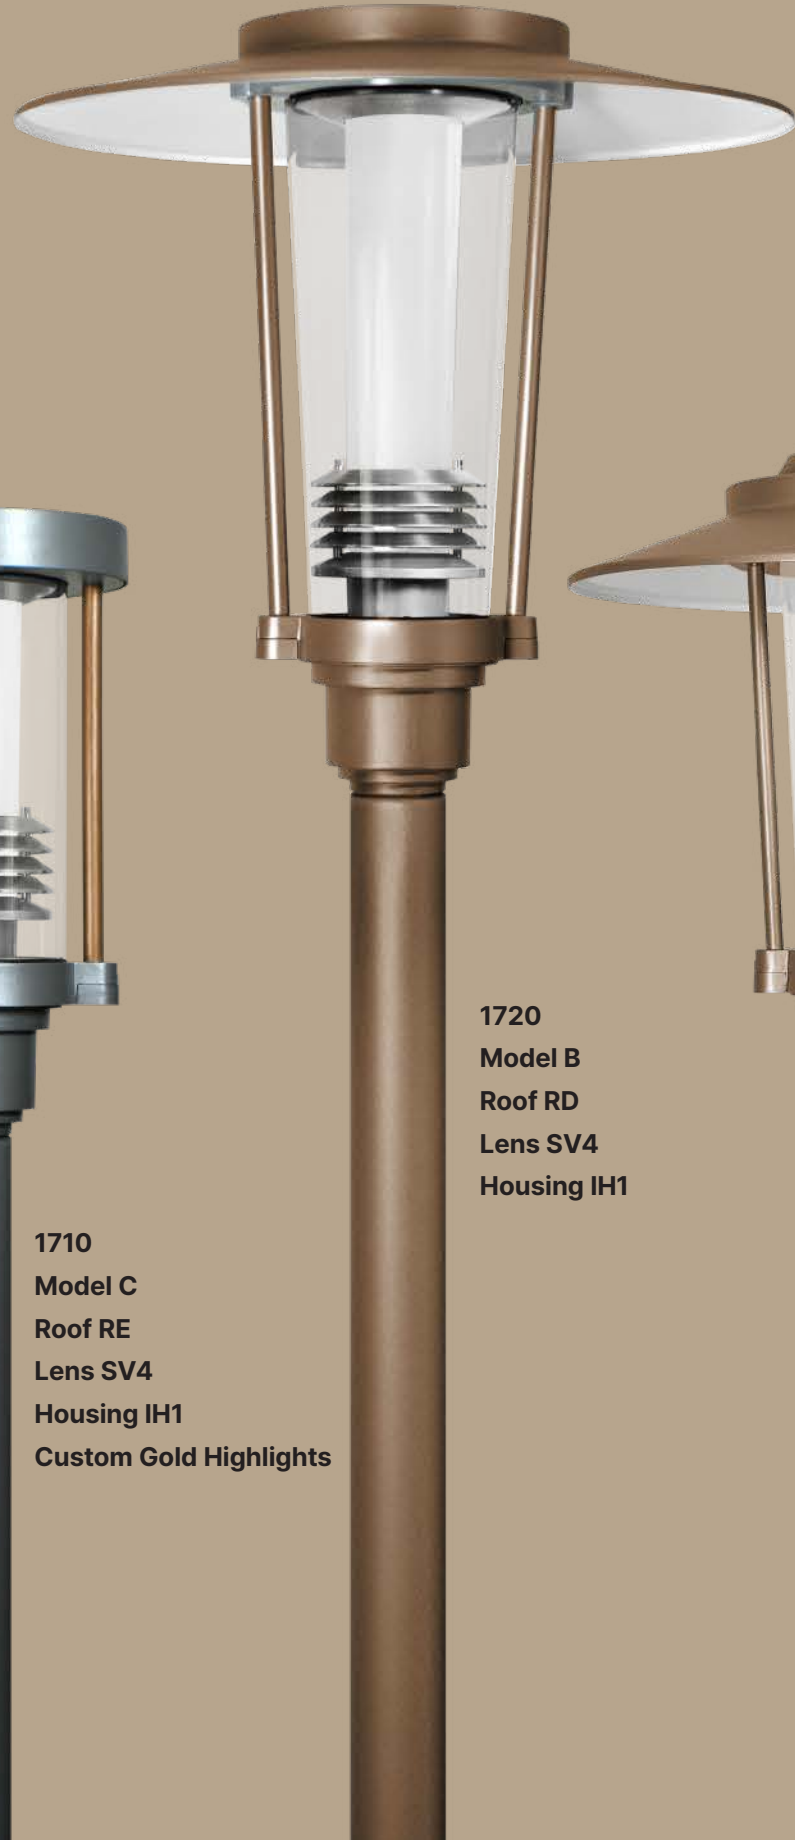

Sizes

1720LED Medium

1710LED Small

Mountings

Post Top

Hanging

Base Models

4 Arms
Tapered

Examples

1710
Model B
Roof RD
Lens SV2RB
Housing IH3

1720
Model A
Roof RD
Lens SV4
Housing IH5

1710
Model A
Roof RA
Lens SV4
Housing IH4
Custom Gold Highlights

1710
Model C
Roof RC
Lens SV4
External Rings

1720
Model C
Roof RC
Lens SV2RB
Housing IH3

1710
Model A
Roof RD
Lens TSL
Housing IH6

Examples

1710
Model C
Roof RE
Lens SV4
Housing IH1
Custom Gold Highlights

1720
Model B
Roof RD
Lens SV4
Housing IH1

1710
Model A
Roof RB
Lens TSL
Housing IH6