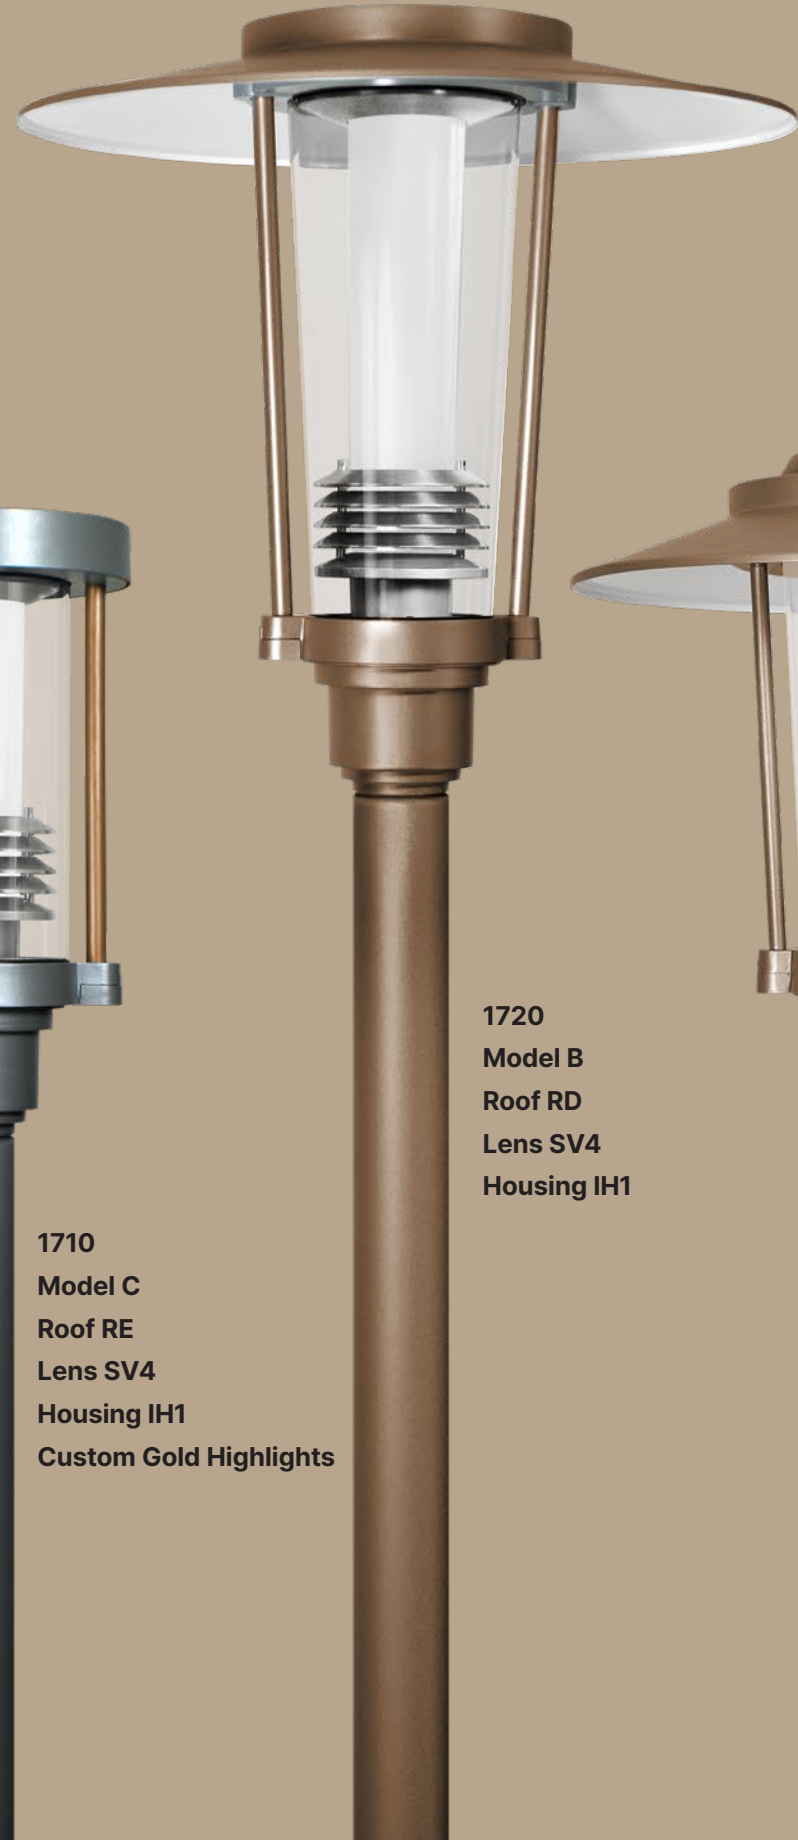

Examples

1710
Model B
Roof RD
Lens SV2RB
Housing IH3

1720
Model A
Roof RD
Lens SV4
Housing IH5

1710
Model A
Roof RA
Lens SV4
Housing IH4
Custom Gold Highlights

1710
Model C
Roof RC
Lens SV4
Housing IH4
External Rings

1720
Model C
Roof RC
Lens SV2RB
Housing IH3

1710
Model A
Roof RD
Lens TSL
Housing IH6

Examples

1710
Model C
Roof RE
Lens SV4
Housing IH1
Custom Gold Highlights

1720
Model B
Roof RD
Lens SV4
Housing IH1

1710
Model A
Roof RB
Lens TSL
Housing IH6

1720
Model A
Roof RE
Lens SV4
Housing IH5
Custom Gold Highlights

1710
Model C
Roof RD
Lens SV2RB
Housing IH3
Mini Shade

1710
Model C
Catenary
Roof RD
Lens SV2RB
Housing IH2
External Rings
Custom Silver Highlights

Villa at Night

1710
Model B
Roof RD
Lens SV2RB
Housing IH3

1720
Model B
Roof RD
Lens SV4
Housing IH1

1710
Model C
Roof RD
Lens SV4
Housing IH2
Mini Shade

1710
Model C
Roof RE
Lens SV4
Housing IH1

Standard features/options include: