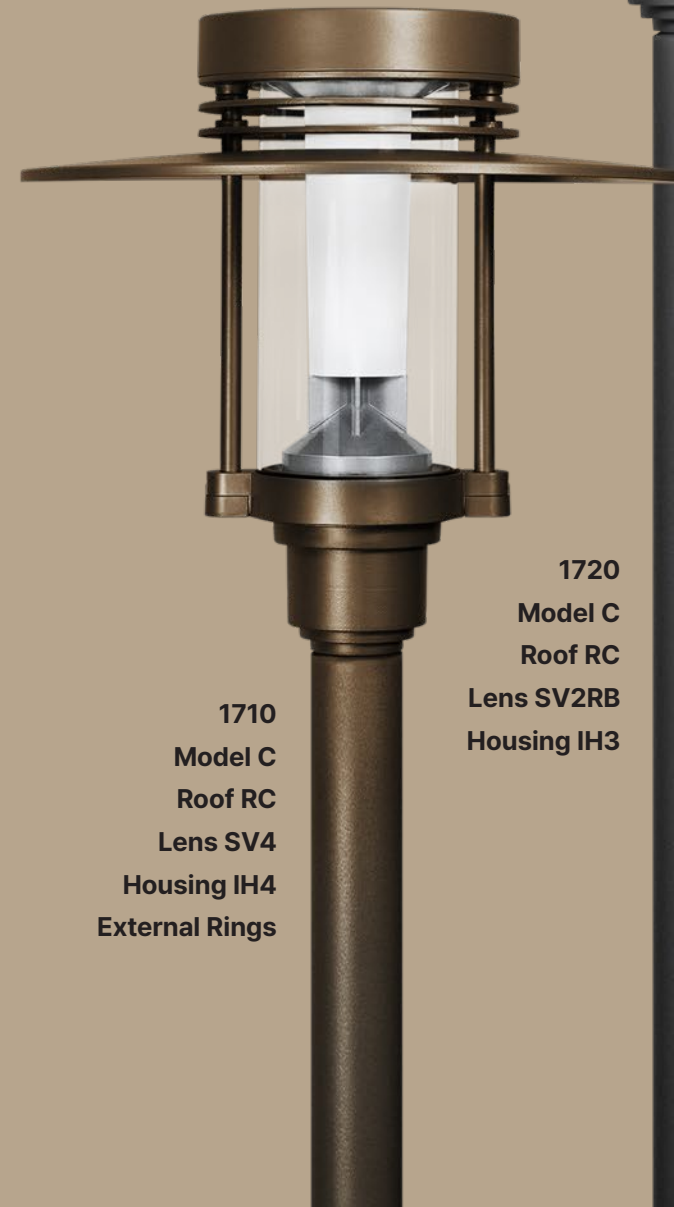

Examples

1710
Model B
Roof RD
Lens SV2RB
Housing IH3

1720
Model A
Roof RD
Lens SV4
Housing IH5

1710
Model A
Roof RA
Lens SV4
Housing IH4
Custom Gold Highlights

1710
Model C
Roof RC
Lens SV4
Housing IH4
External Rings

1720
Model C
Roof RC
Lens SV2RB
Housing IH3

1710
Model A
Roof RD
Lens TSL
Housing IH6

Examples

1710
Model C
Roof RE
Lens SV4
Housing IH1
Custom Gold Highlights

1720
Model B
Roof RD
Lens SV4
Housing IH1

1710
Model A
Roof RB
Lens TSL
Housing IH6