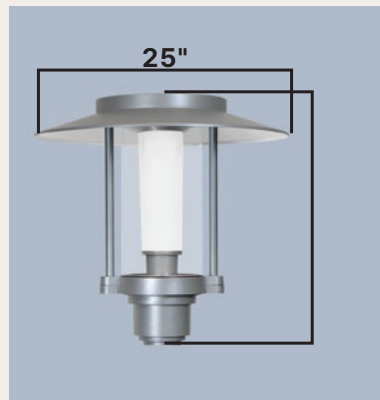

Sternberg Villa

Express Your Vision... Reflect Your Style

With the new Villa family from Sternberg Lighting, the power to create is in your hands. This classic urban design form can be tailored to the specifics of your vision, to complement your space and architectural characteristics like no other luminaire. Choose from a variety of elements to create a fixture that is uniquely yours. Perfectly suited for a wide variety of area and street lighting, Villa is available in multiple sizes and mounting configurations, each of which can be designed using a variety of internal and external components. For a bolder statement, choose an optional custom highlight finish to accentuate your design with a personalized signature that only you can bring to your project.*

Sizes

1720LED Medium

1710LED Small

Mountings

Post Top

Hanging

Base Models

4 Arms
Tapered