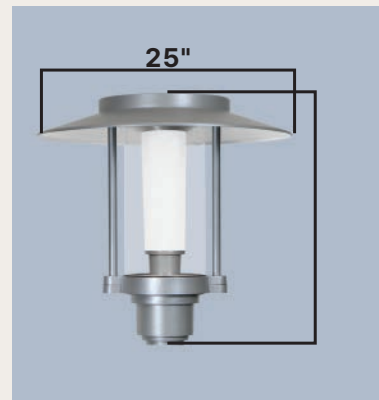

 Sternberg Villa

Express Your Vision... Reflect Your Style

With the new Villa family from Sternberg Lighting, the power to create is in your hands. This classic urban design form can be tailored to the specifics of your vision, to complement your space and architectural characteristics like no other luminaire. Choose from a variety of elements to create a fixture that is uniquely yours. Perfectly suited for a wide variety of area and street lighting, Villa is available in multiple sizes and mounting configurations, each of which can be designed using a variety of internal and external components. For a bolder statement, choose an optional custom highlight finish to accentuate your design with a personalized signature that only you can bring to your project.*

Sizes

1720LED Medium

1710LED Small

Mountings

Post Top

Hanging

Base Models

4 Arms
Tapered