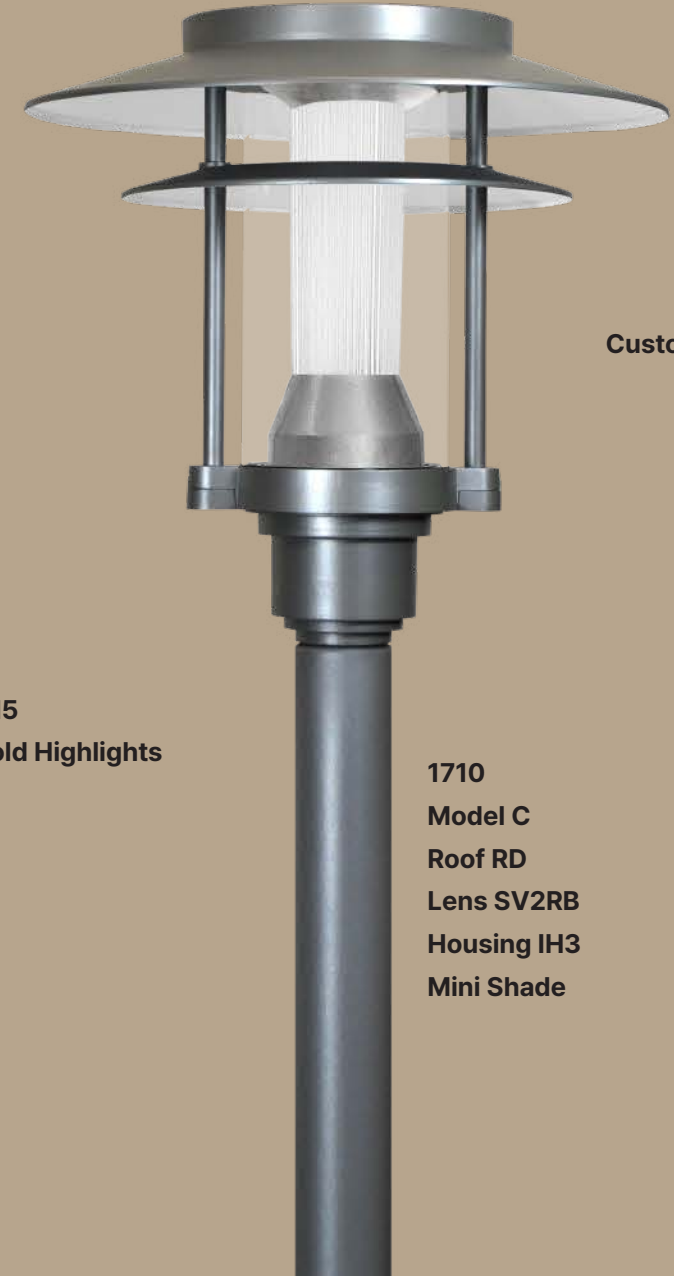

1720
Model A
Roof RE
Lens SV4
Housing IH5
Custom Gold Highlights

1710
Model C
Catenary
Roof RD
Lens SV2RB
Housing IH2
External Rings
Custom Silver Highlights

1710
Model C
Roof RD
Lens SV2RB
Housing IH3
Mini Shade