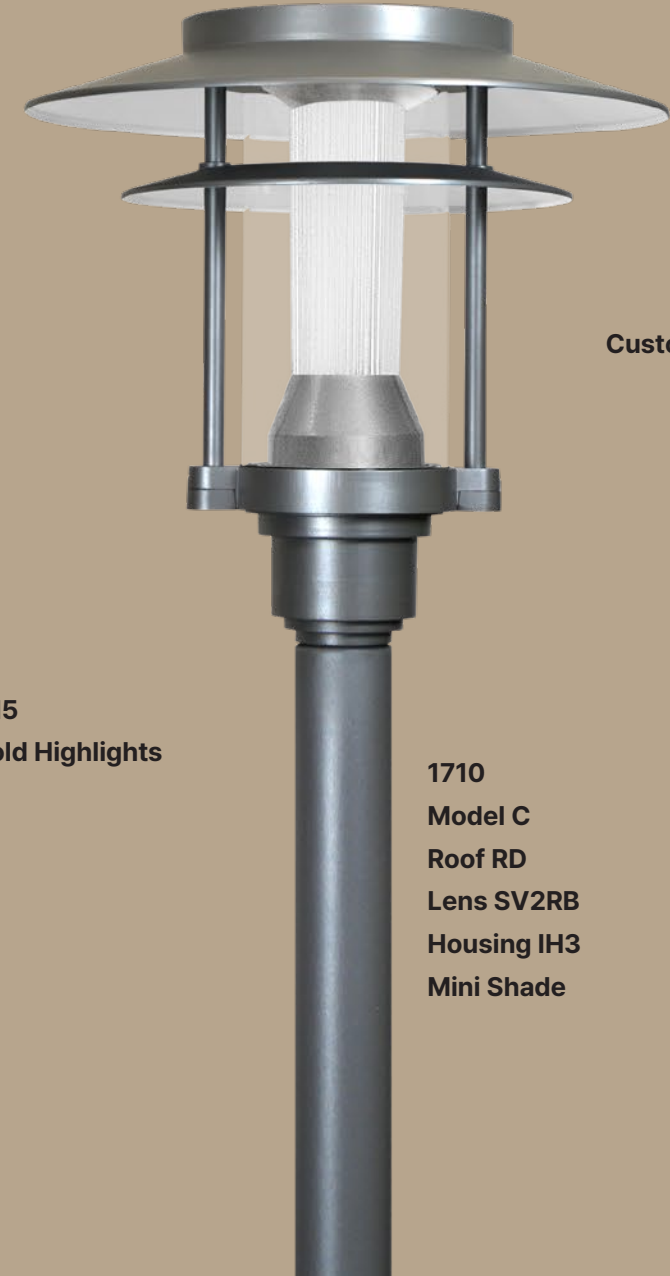

1720
Model A
Roof RE
Lens SV4
Housing IH5
Custom Gold Highlights

1710
Model C
Catenary
Roof RD
Lens SV2RB
Housing IH2
External Rings
Custom Silver Highlights

1710
Model C
Roof RD
Lens SV2RB
Housing IH3
Mini Shade