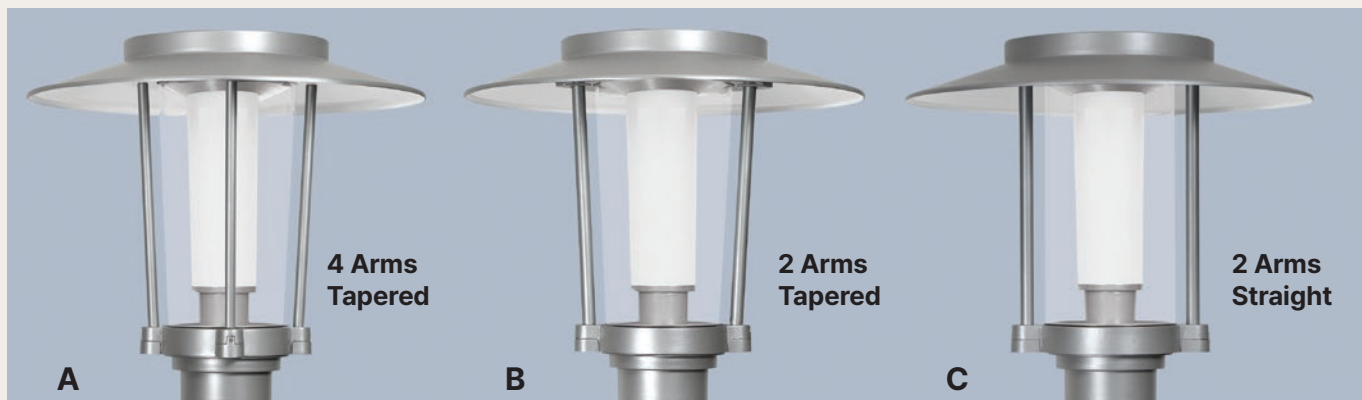

Sternberg Villa

Express Your Vision... Reflect Your Style

With the new Villa family from Sternberg Lighting, the power to create is in your hands. This classic urban design form can be tailored to the specifics of your vision, to complement your space and architectural characteristics like no other luminaire. Choose from a variety of elements to create a fixture that is uniquely yours. Perfectly suited for a wide variety of area and street lighting, Villa is available in multiple sizes and mounting configurations, each of which can be designed using a variety of internal and external components. For a bolder statement, choose an optional custom highlight finish to accentuate your design with a personalized signature that only you can bring to your project.*

Sizes

1720LED Medium

1710LED Small

Mountings

Post Top

Hanging

Base Models

4 Arms
Tapered