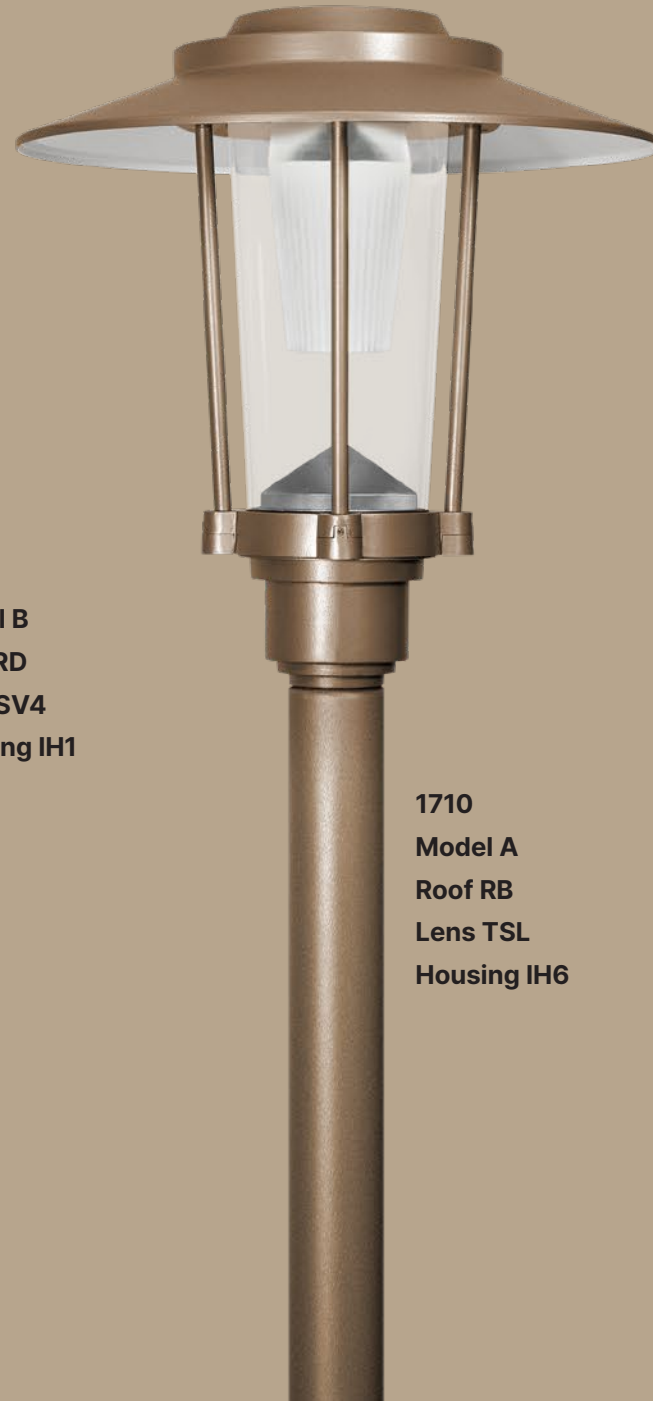

Sternberg Villa

Express Your Vision... Reflect Your Style

With the new Villa family from Sternberg Lighting, the power to create is in your hands. This classic urban design form can be tailored to the specifics of your vision, to complement your space and architectural characteristics like no other luminaire. Choose from a variety of elements to create a fixture that is uniquely yours. Perfectly suited for a wide variety of area and street lighting, Villa is available in multiple sizes and mounting configurations, each of which can be designed using a variety of internal and external components. For a bolder statement, choose an optional custom highlight finish to accentuate your design with a personalized signature that only you can bring to your project.*

Examples

1710
Model B
Roof RD
Lens SV2RB
Housing IH3

1720
Model A
Roof RD
Lens SV4
Housing IH5

1710
Model A
Roof RA
Lens SV4
Housing IH4
Custom Gold Highlights

1710
Model C
Roof RC
Lens SV4
Housing IH4
External Rings

1720
Model C
Roof RC
Lens SV2RB
Housing IH3

1710
Model A
Roof RD
Lens TSL
Housing IH6

Examples

1710
Model C
Roof RE
Lens SV4
Housing IH1
Custom Gold Highlights

1720
Model B
Roof RD
Lens SV4
Housing IH1

1710
Model A
Roof RB
Lens TSL
Housing IH6

1720
Model A
Roof RE
Lens SV4
Housing IH5
Custom Gold Highlights

1710
Model C
Roof RD
Lens SV2RB
Housing IH3
Mini Shade

1710
Model C
Catenary
Roof RD
Lens SV2RB
Housing IH2
External Rings
Custom Silver Highlights